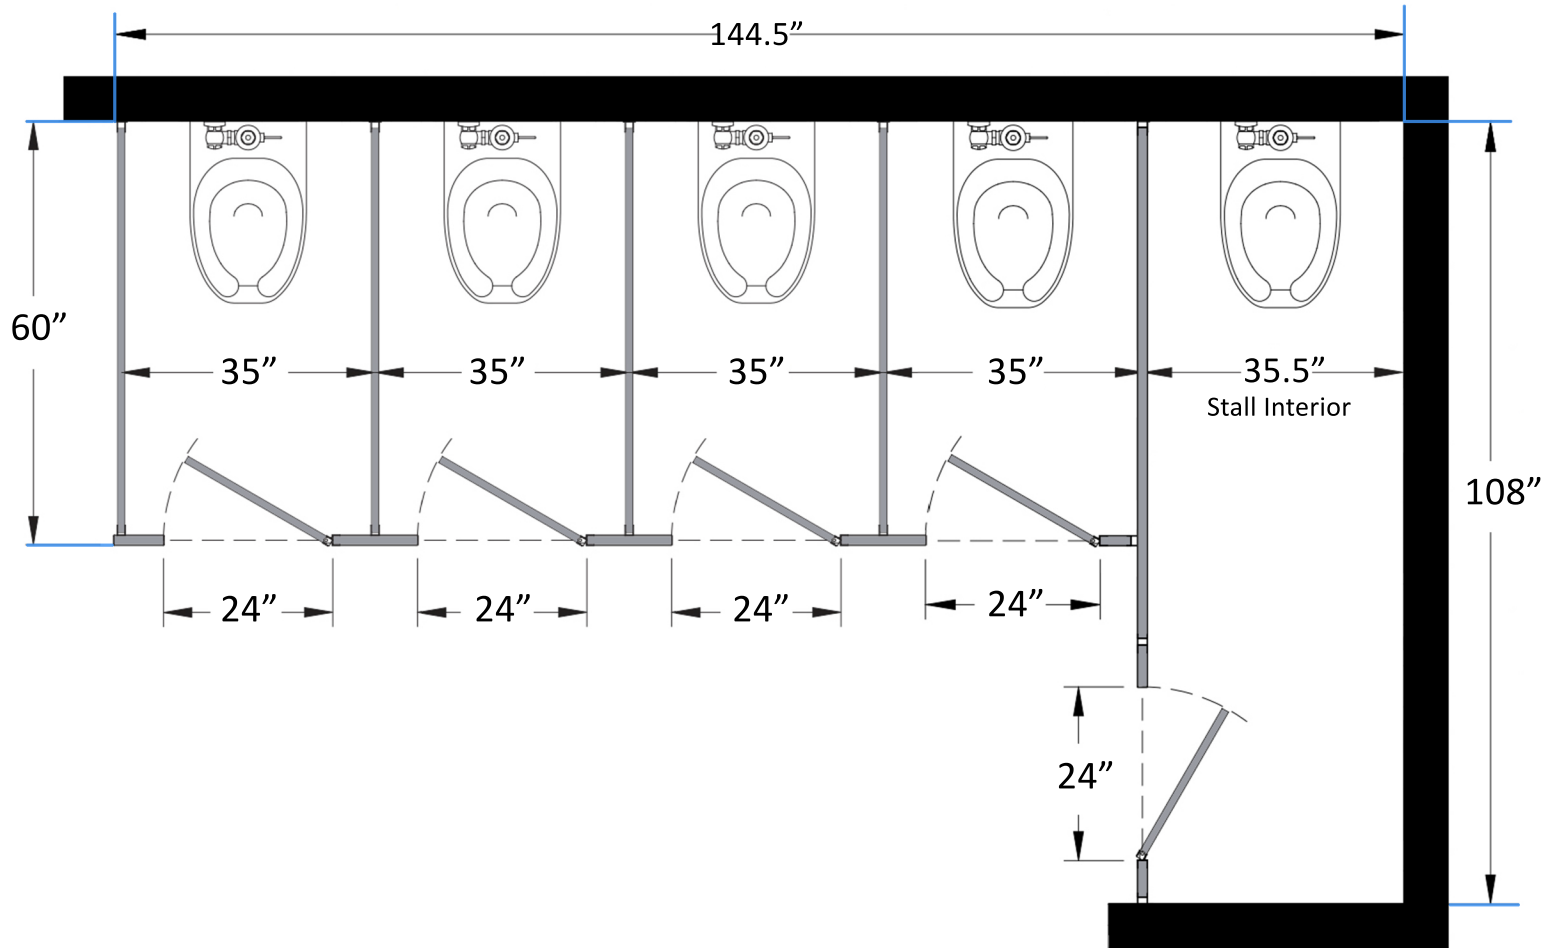

Style:  
 Overhead Braced  
 Floor Mount  
 Ceiling Mount  
 Floor/Ceiling Mount

Material:  
 Baked Enamel  
 Plastic Laminate  
 Solid Phenolic  
 Solid Plastic  
 Stainless Steel

Color:  
\_\_\_\_\_

Ship To: \_\_\_\_\_

City: \_\_\_\_\_

State: \_\_\_\_\_ Zip: \_\_\_\_\_

Bathroom Partitions - 5 Stall Alcove Right Hand

SKU: ALIC5R

Standard Dimensions

**Harbor City Supply**

Phone 443-279-0632 or 1-800-260-0907

1966 Greenspring Drive Suite 506, Timonium, Md. 21093